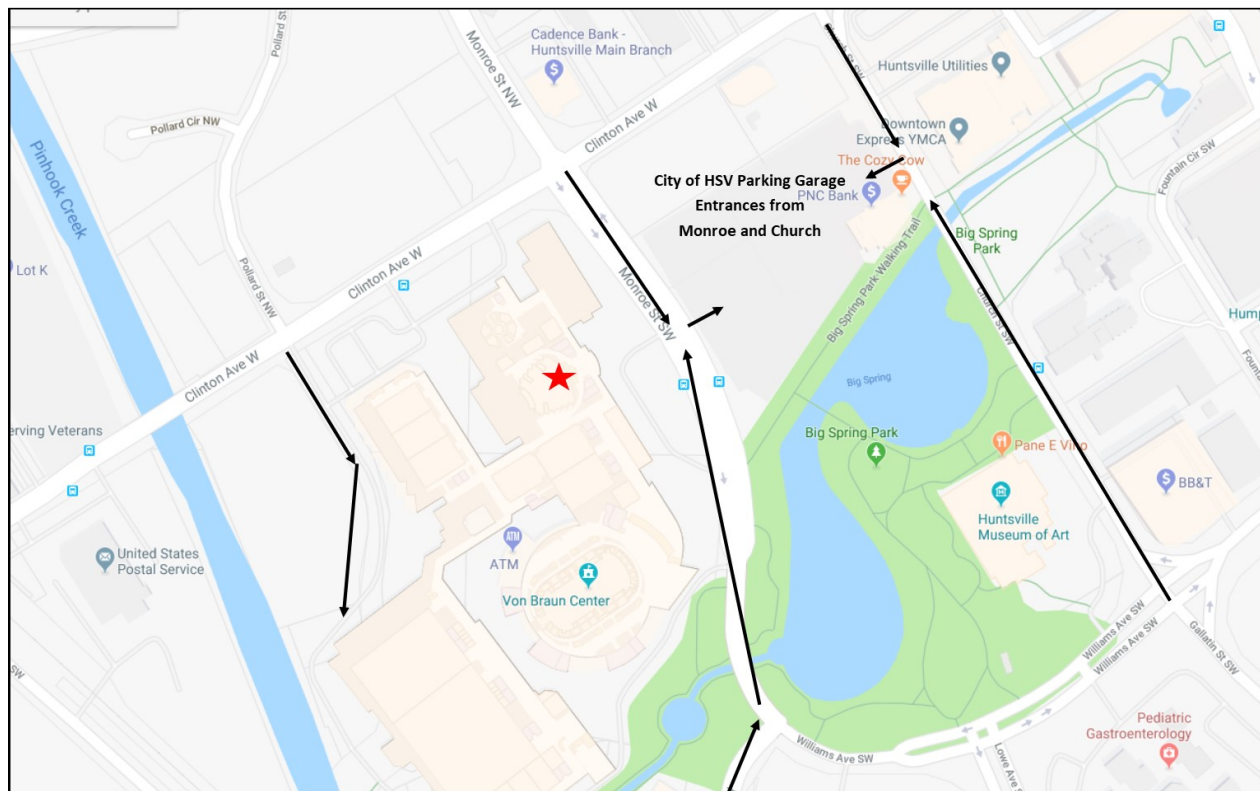

PARKING INFORMATION—BROADWAY THEATRE LEAGUE

BTL PARKING PASSES: Use the South Hall Garage. The entrance to this garage is off of Clinton Ave. on Pollard. If you do not have a parking pass the fee is \$10.

HANDICAPPED PARKING: Use the small lot on Monroe Street in front of the VBC. This area is first come, first served (with proper handicapped tags). If you do not have a parking pass the fee is \$10.

CITY OF HUNTSVILLE GARAGE PARKING: You may enter this garage from Monroe Street (across from the VBC) or Church Street (across from Huntsville Utilities/Downtown YMCA). The fee is \$5.

VBC PARKING MAP ON NEXT PAGE

VBC PARKING & ENTRANCE MAP