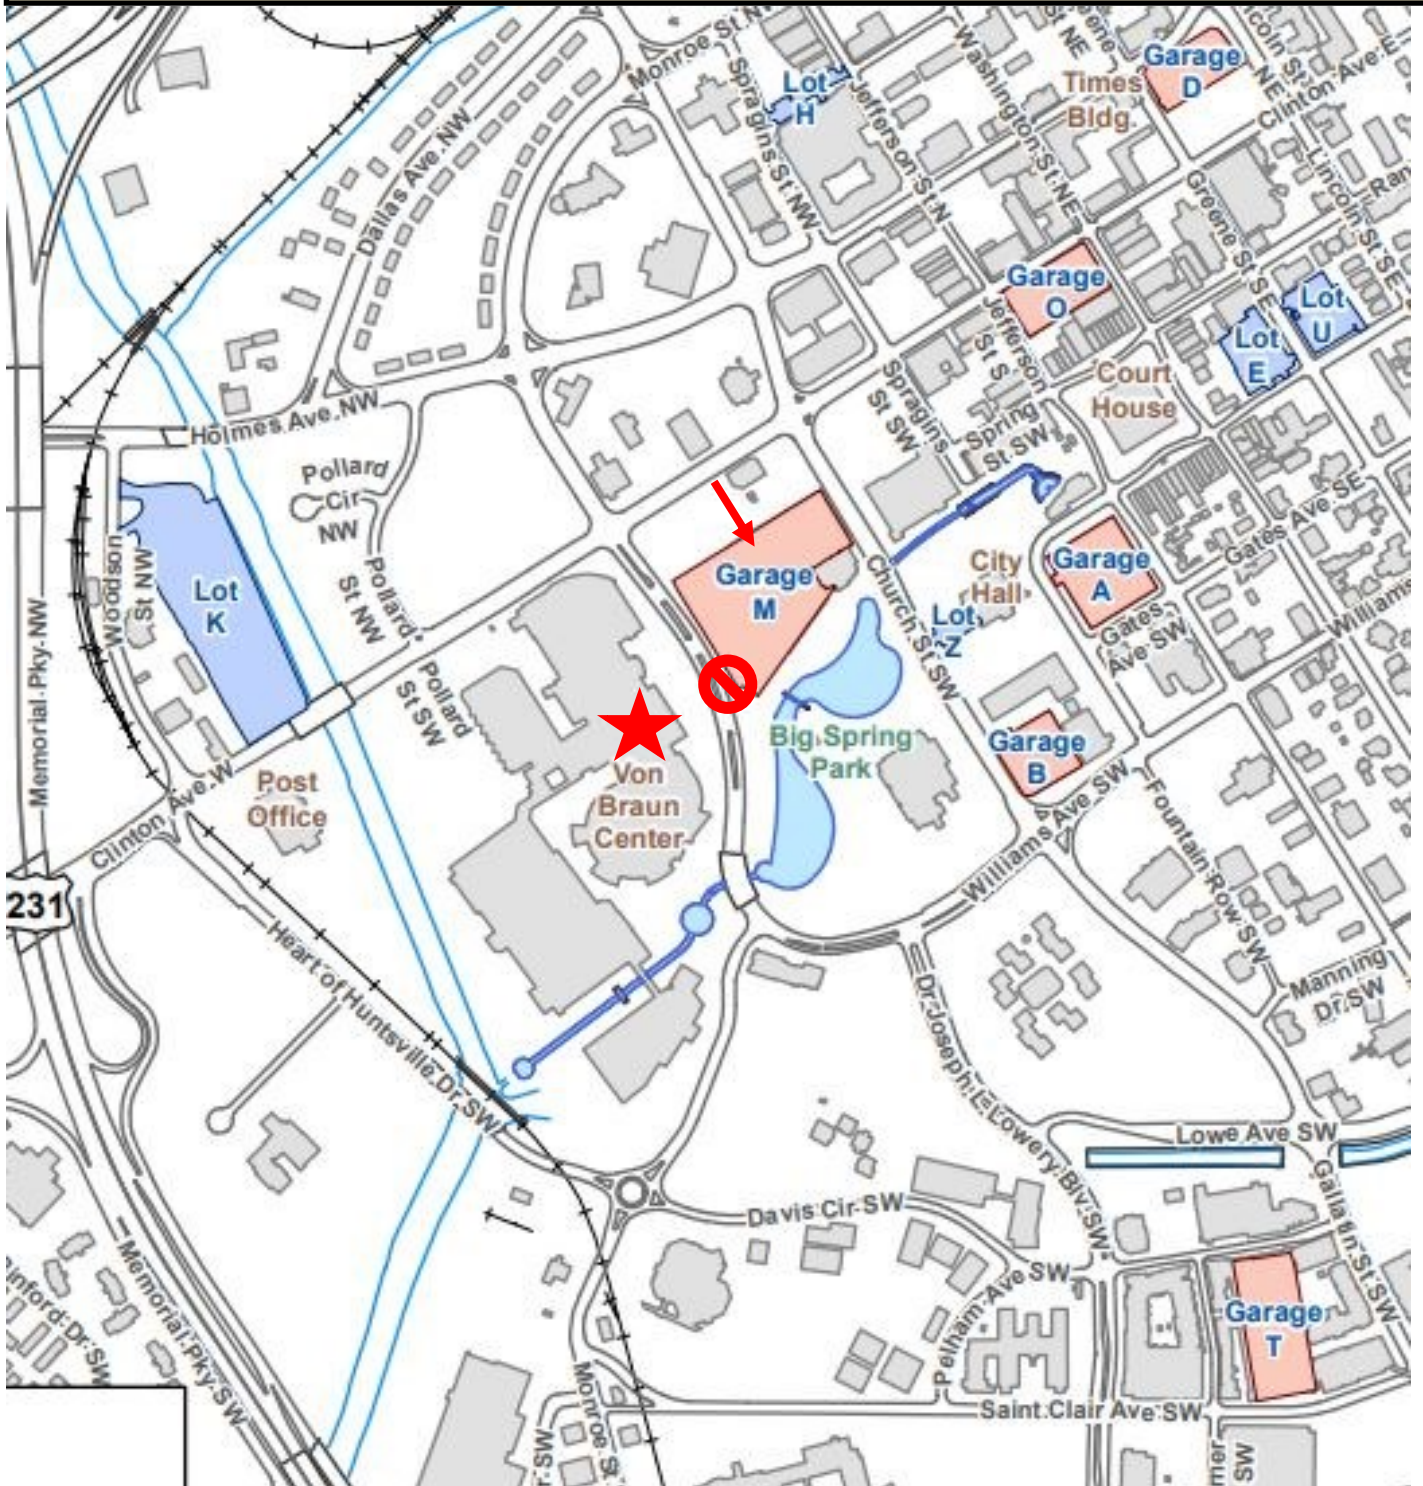

PARKING

CITY OF HUNTSVILLE PARKING MAP